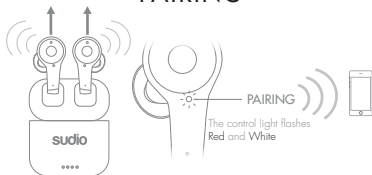

WATERPROOF: IPX5 (splash-proof)

OWNER'S GUIDE

SUDIO ETT

sudio
DESIGNING SOUND

CONTROLS

PAIRING

BATTERY

More info and FAQ at:
www.sudio.com/helpcenter