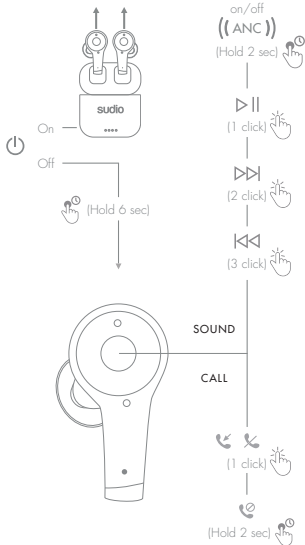

SUDIO ETT - SPECIFICATIONS

DRIVER SIZE: 10mm

DRIVER IMPEDANCE: 32Ω

BLUETOOTH VERSION: 5.0

BLUETOOTH PROFILE: A2DP 1.2, AVRCP 1.6, AVCTP 1.4, GAVDP 1.3, AVDTP 1.3, HFP 1.7, HSP 1.2, SPP 1.2, RFCOMM 1.2

BLUETOOTH RANGE: 10m

WATERPROOF: IPX5 (splash-proof)

OWNER'S GUIDE

SUDIO ETT

sudio
DESIGNING SOUND

CONTROLS

PAIRING

BATTERY

More info and FAQ at:
www.sudio.com/helpcenter